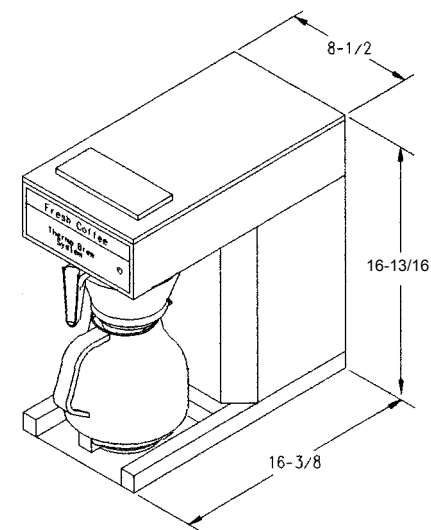

Part #101579  
Granite  
Other colors available

MODEL	WIDTH	DEPTH	HEIGHT	120 VOLT, 15AMP		WEIGHT	CU. FT.
				(U.S.A.)	(CANADA)		
AK TC	8-1/2"	16 1/2"	16 13/16"	14.6A	11.7A	27 LB.	5.29
AKH-TC	8-1/2"	16 1/2"	16 13/16"	14.8A	12.3A	25 LB.	5.29