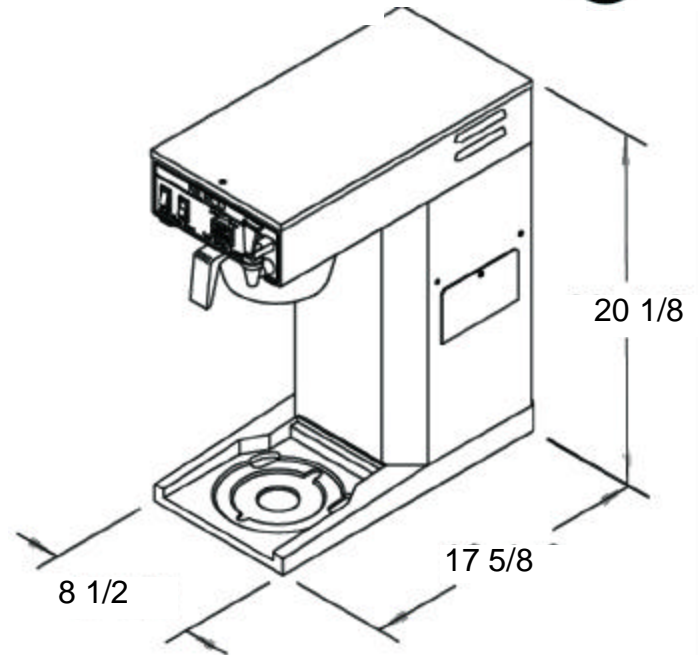

Dimensions

Base Model	Part Number	Volts	Amps		Tank Wattage		Cubic Feet	Ship Weight	Cord Attached
			USA/Can	USA/Can	USA/Can	USA/Can			
Ace TC-blk	102381-B	120	11.67	11.67	1400w	1400w	5.16	23 lbs	Yes
Ace LD-blk	102382-B	120	14.58	11.67	1750w	1400w	5.86	25 lbs	Yes
Ace AP-blk	102768-B	120	14.58	11.67	1750w	1400w	6.33	26 lbs	Yes
Ace D-blk	102876-B	120	14.58	11.67	1750w	1400w	7.27	27 lbs	Yes
Ace S-blk	102773-B	120	14.17	11.67	1700w	1400w	5.16	29 lbs	Yes
Ace LP-blk	102774-B	120	14.17	11.67	1700w	1400w	6.68	31 lbs	Yes

Electrical: 120V models are 2 wires plus ground service rated 120V, single phase, 60Hz. 120/240 V models are 3 wires plus ground service rated 120/240 V, single phase, 60Hz

Plumbing: Water line should be 20-90 PSI and have a minimum flow rate of 1.5 GPM. Mechanical connection on brewer is 1/4" male flare connector.

*Cord not included on 240v models

Corporate Offices
1735 South River Rd
St. Charles MO, 63303

Phone
800.325.7867
636.925.1202

Fax
636.925.0029
Technical Services

Internet
www.newcocoffee.com