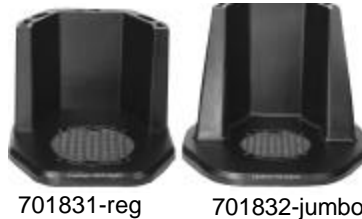

Thermal Dispenser Base Options